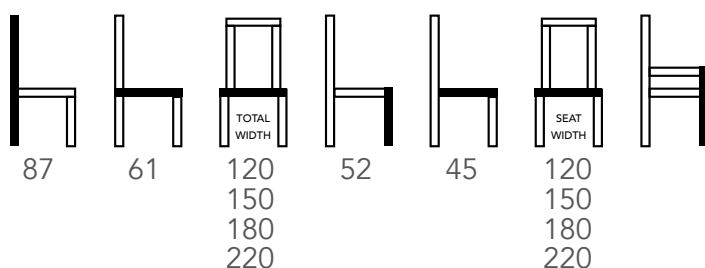

# TWIST DINING SOFA

Technical information

## MATEN / MEASUREMENTS